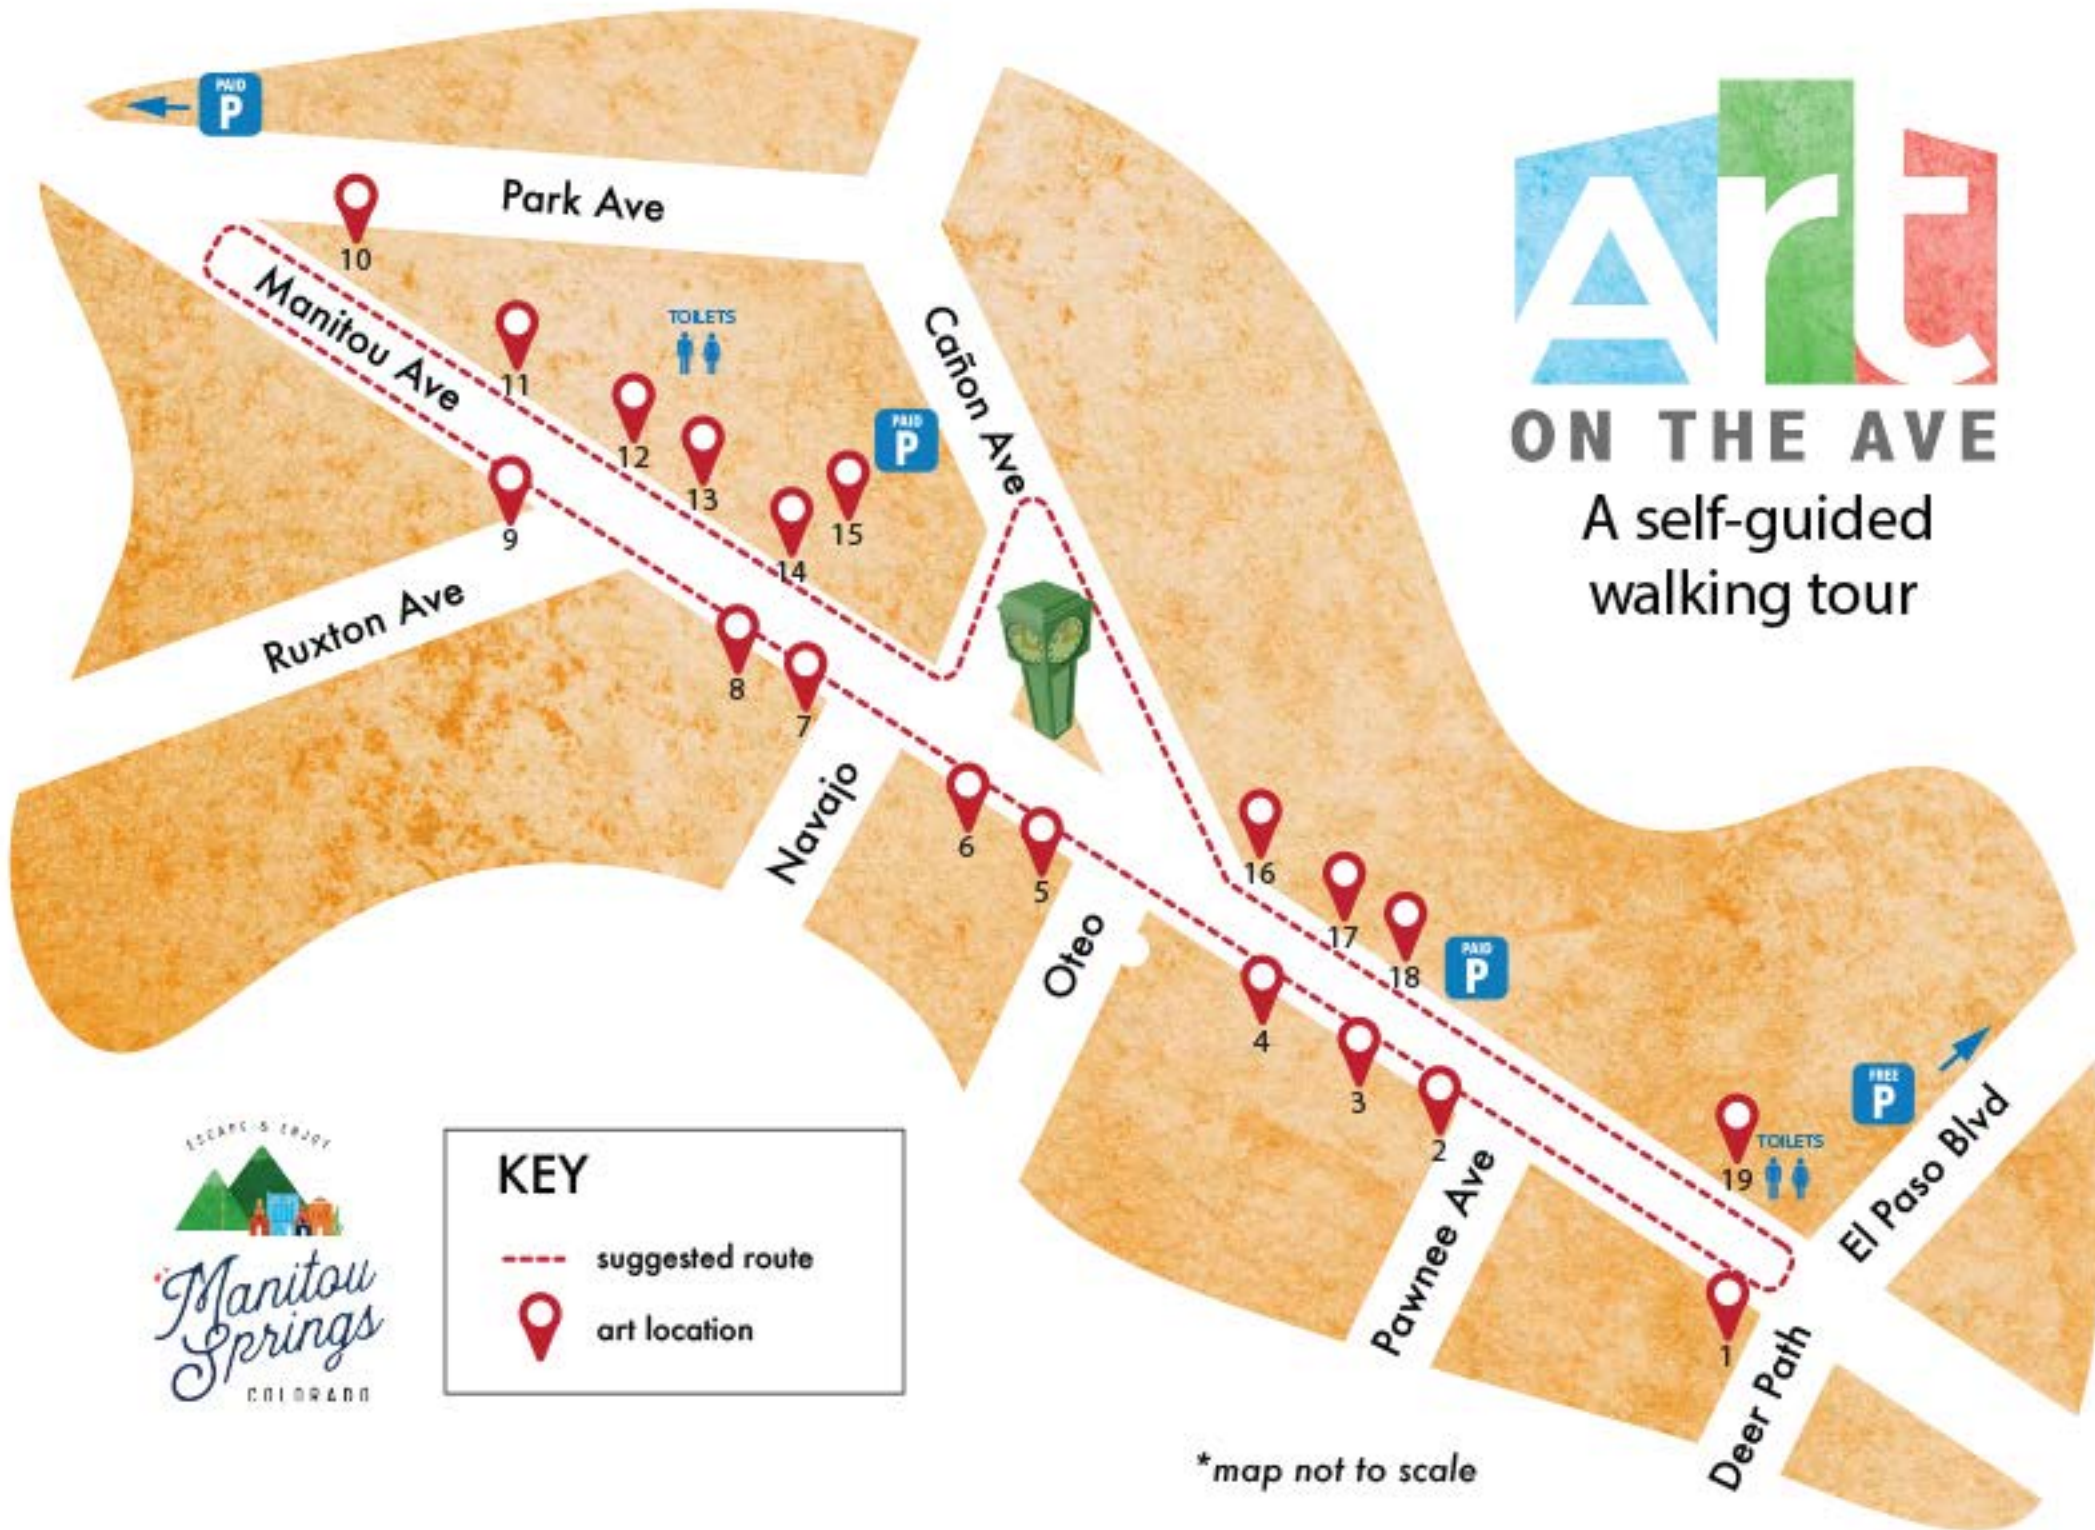

ON THE AVE

A self-guided walking tour

KEY

- suggested route
- art location

*map not to scale